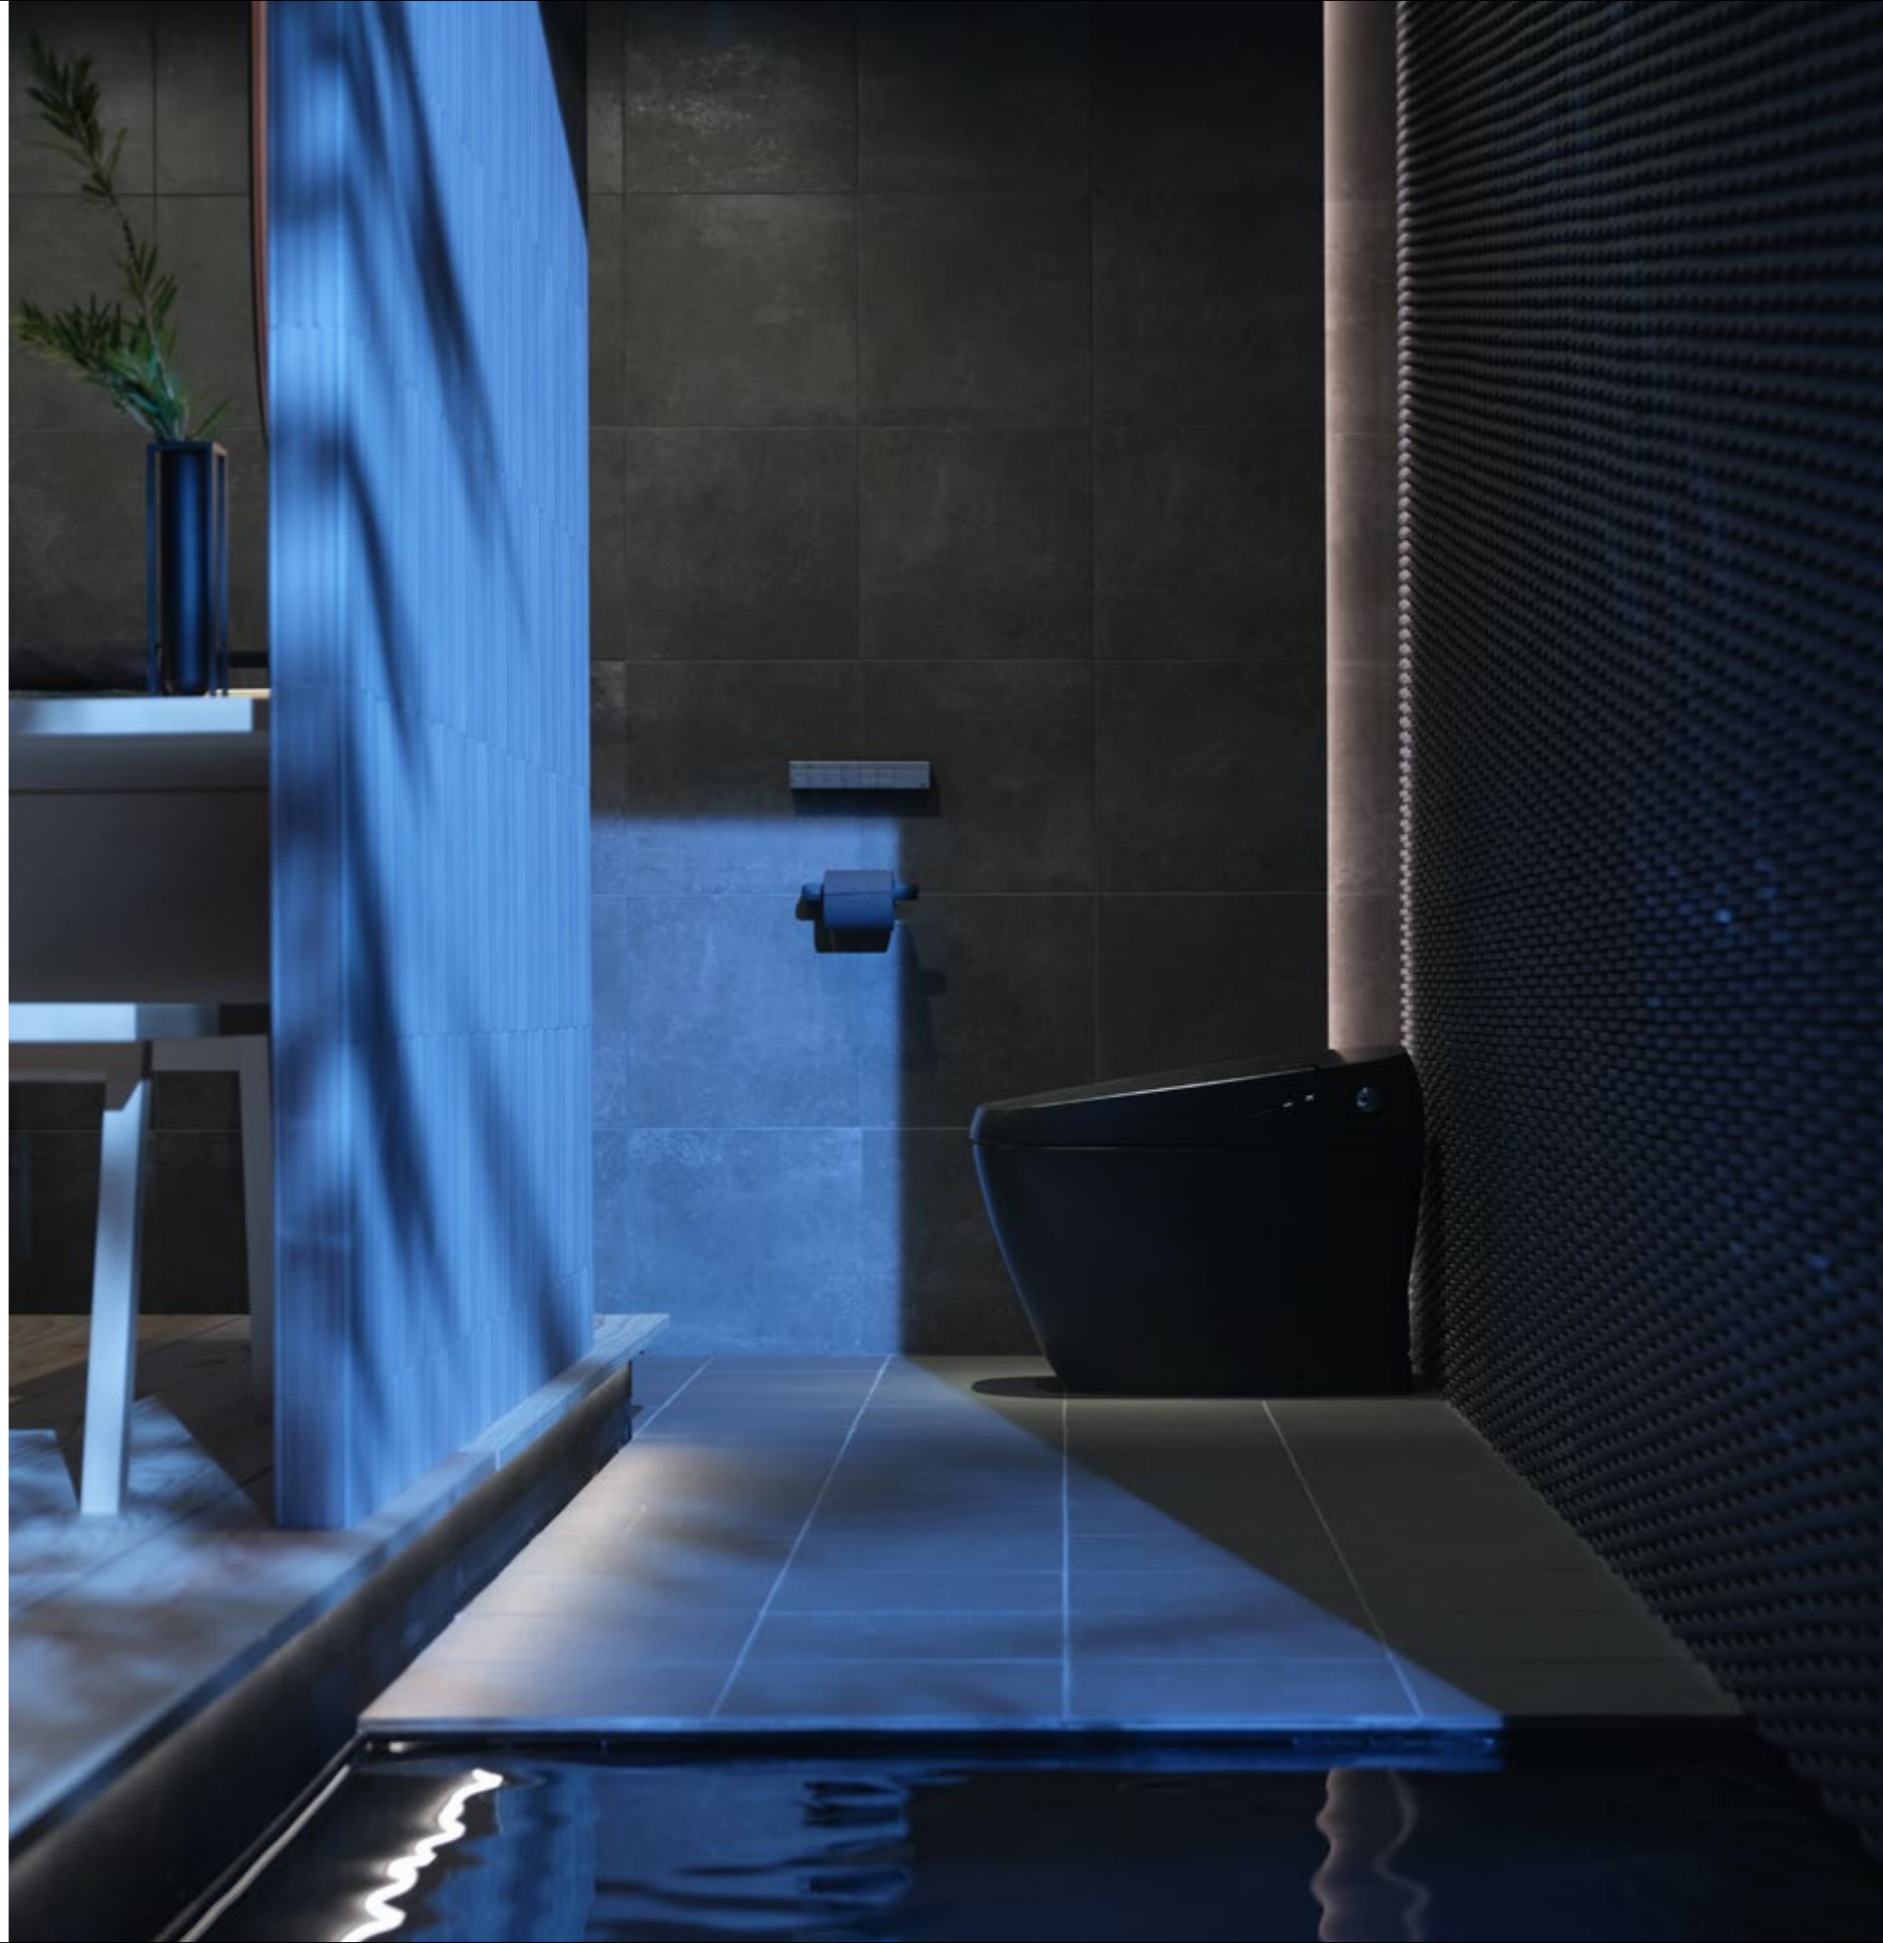

## REFLECTION ON CERAMICS

Crafted with the harmony of light and shadows in mind, Japanese ceramics bring out the beauty of their surroundings. The gentle surface glow and changes in the shadows with the shift of light stimulate the imagination, bringing about a quiet sensation in the mind of the beholder.

## FUSION WITH WATER

Since ancient times, the Japanese have used water to purify themselves physically and spiritually. With sunshine twinkling on its surface and shadows swaying with its flow, the fusion of light, shadows, and water stimulates people's souls with the naturally soothing effect water has.

How would adopting the concept of light and shadows change the bathroom? The Japanese brand INAX has taken on the challenge of creating such an evolutionary environment.

The "bathroom of shadows" is dark but in a pleasant way. With a beautiful pale light generated by combining natural light and illumination, it is full of atmospheric shades formed by carefully designed and positioned tiles and products. Shutting out the hustle and bustle of everyday life, the serenity of the overall space brings about a deep level of relaxation suited for the day's end, to nurture vitality for tomorrow.

In today's content-rich society, everyone needs a space for a moment of self-reflection. INAX transforms bathrooms from mere functional necessities for personal hygiene to comfortable spaces that transform everyday life, refreshing and re-energizing people in body and mind.