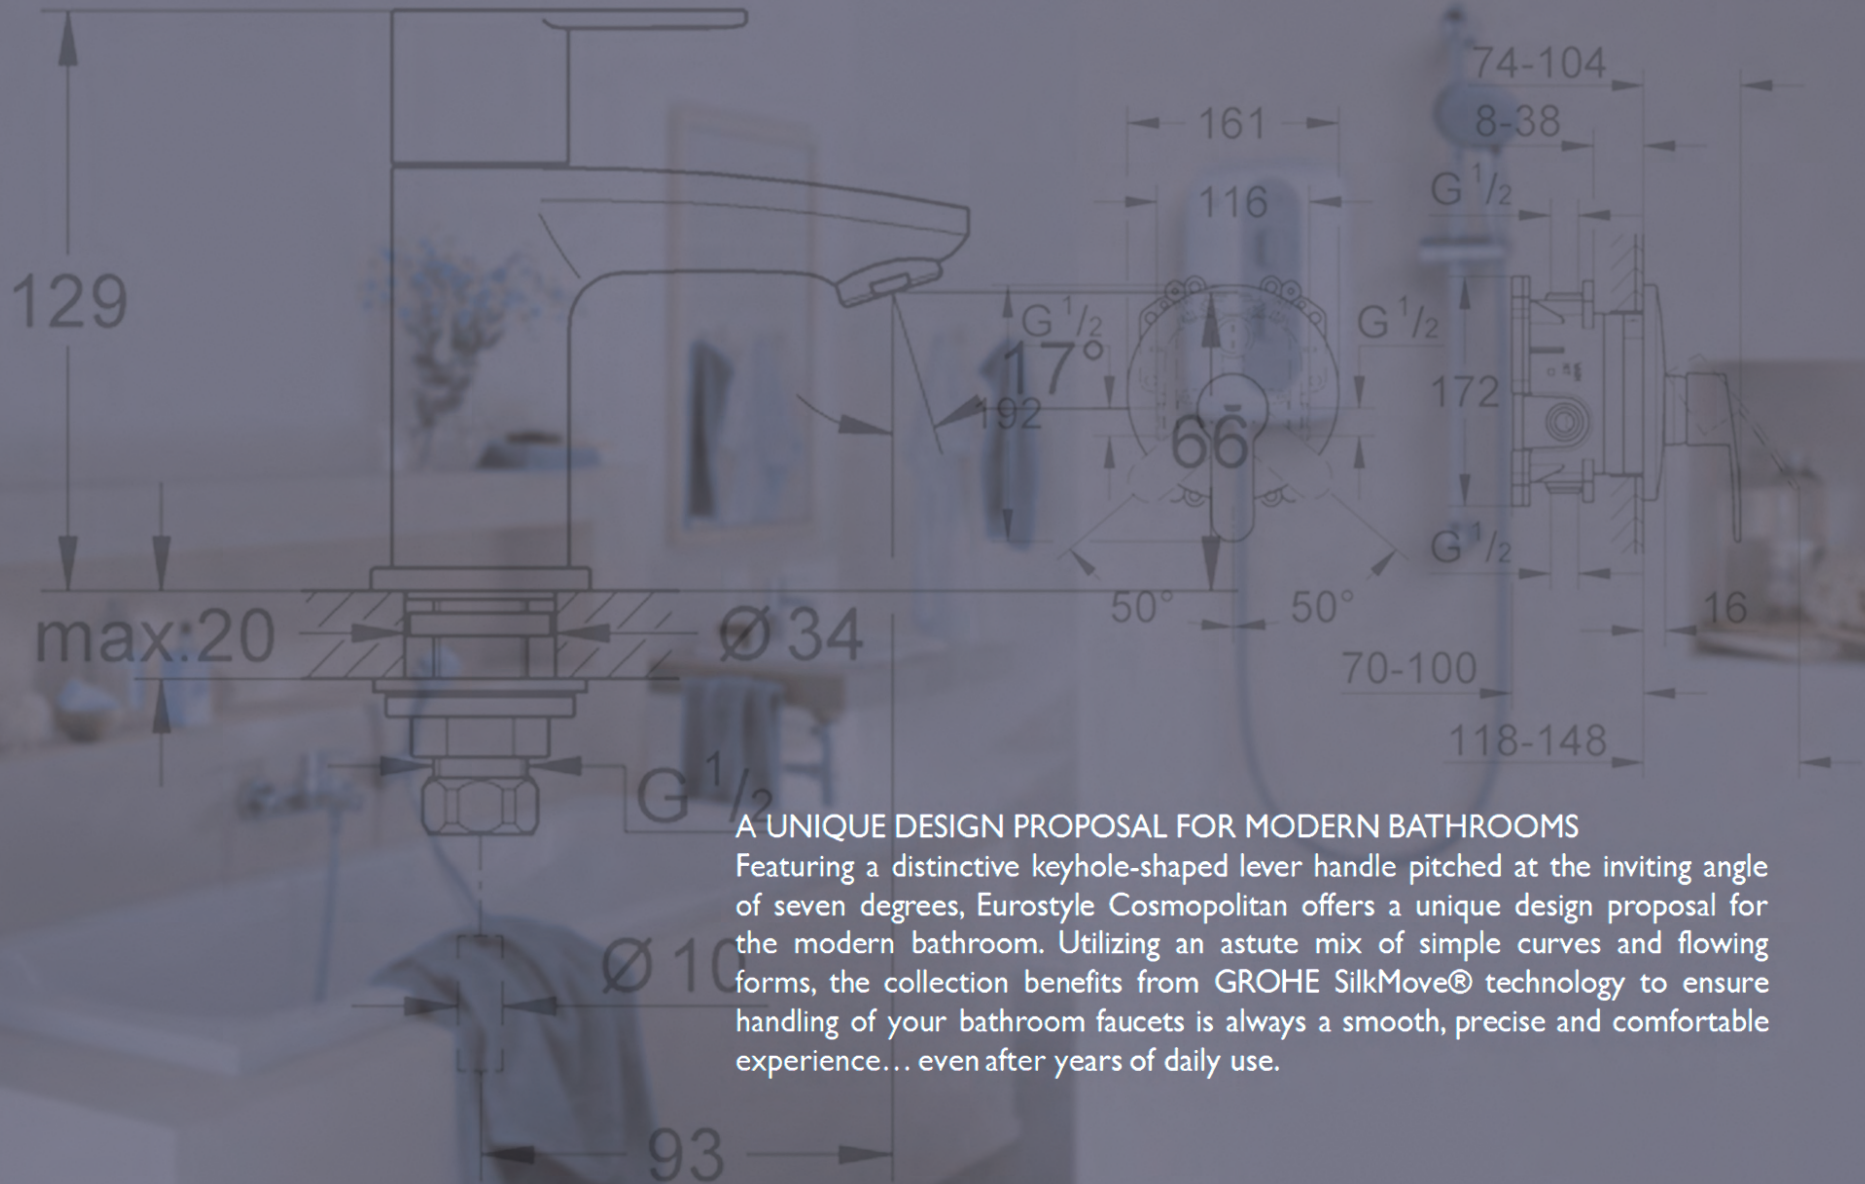

EUROSTYLE COSMOPOLITAN

A UNIQUE DESIGN PROPOSAL FOR MODERN BATHROOMS

Featuring a distinctive keyhole-shaped lever handle pitched at the inviting angle of seven degrees, Eurostyle Cosmopolitan offers a unique design proposal for the modern bathroom. Utilizing an astute mix of simple curves and flowing forms, the collection benefits from GROHE SilkMove® technology to ensure handling of your bathroom faucets is always a smooth, precise and comfortable experience... even after years of daily use.