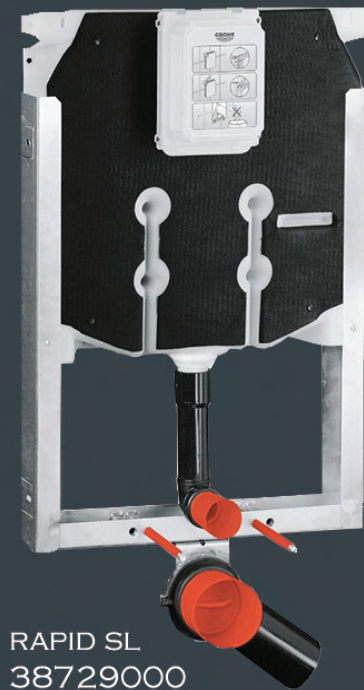

SELF CLOSING FAUCET
36266000

SELF CLOSING FAUCET
36265000

GROHE CISTERN

PUSH PLATE
38732000

PUSH PLATE
38844000

RAPID SL
38536001

RAPID SL
38729000

GROHE OTHERS

GROHE ESSENTIALS ACCESSORY SET — ALL YOU NEED FOR A SLICK BATHROOM SCHEME

THE 4-IN-1 GROHE ESSENTIALS MASTER BATHROOM ACCESSORY SET HAS EVERYTHING TO ADD THE FINAL ELEMENTS TO YOUR SCHEME. CONTAINING A TOWEL RING, 600-MM TOWEL RAIL, ROBE HOOK AND TOILET PAPER HOLDER (WITH COVER) IT IS THE IDEAL FINISHING TOUCH. IN A SPARKLING GROHE STARLIGHT CHROME FINISH FOR A PRISTINE SURFACE DESIGNED TO LAST, EVERY PIECE IN THIS SET HAS BEEN DESIGNED TO CREATE VISUAL HARMONY AND PREMIUM PERFORMANCE.