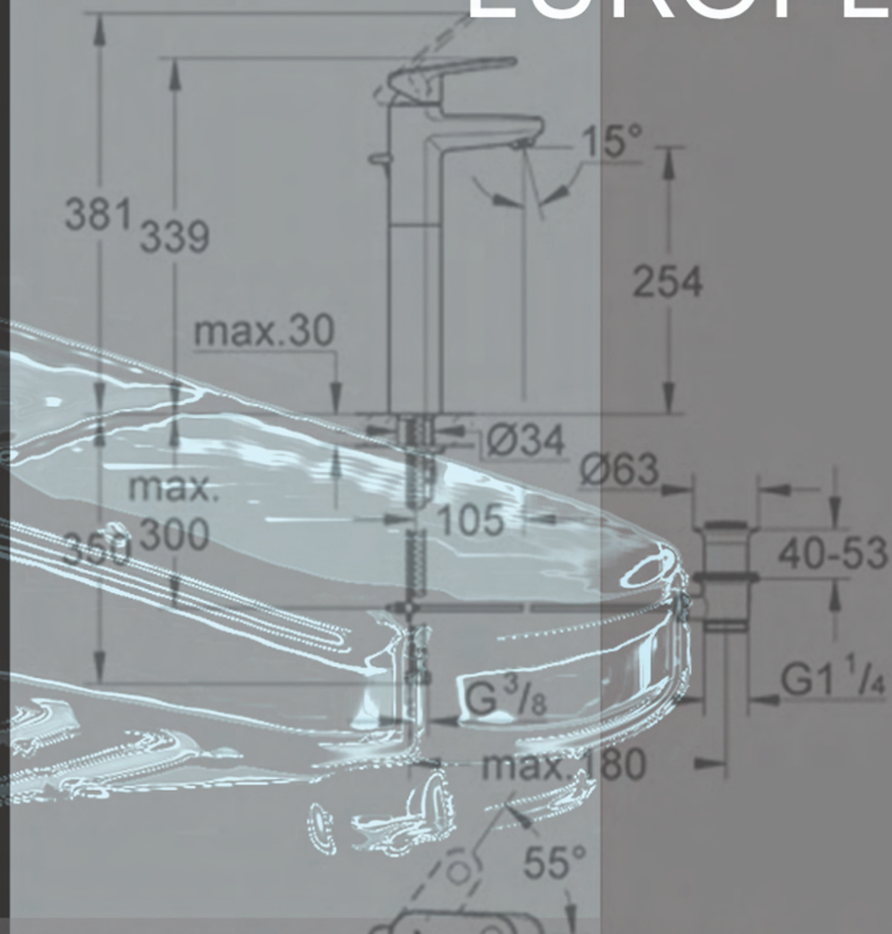

WATER.
INTELLIGENCE.
ENJOYMENT.

*Pure Freude
an Wasser*

BEST PERFORMANCE

GROHE scores in five tests

L
I
N
E
A
R
E

Z
E
W

The cosmopolitan aesthetic of Lineare is minimal yet highly inviting. In keeping with the concept of minimalism, Lineare has been reduced to only the necessary elements to achieve the thinnest possible appearance. The line is based on a composition of two simple geometric structures – cylindrical bodies and thin rectangular forms of the handle and spout create beautiful harmonious compositions.

BASIN MIXER
SHORT
32114001

BATH MIXER WITH
HAND SHOWER
33850001

BASIN MIXER LONG
23405001

BATH MIXER
33849001

EUROPLUS

CONTEMPORARY AESTHETICS AND SUPERIOR ERGONOMICS

The timeless design of the new Europlus balances a contemporary aesthetic with superior ergonomics. A versatile and great value faucet, it brings comfort and clarity to the bathroom environment. Finished with a parabolic detail and set at an incline of seven degrees, the lever handle features Grohe SilkMove® technology for comfortable and precise water control. The enduring aesthetic appeal ensures that every detail has been carefully considered, from the coordinated lift-rod to the tapering spout, all accentuated by Grohe StarLight® technology – our pristine chrome finish or brushed nickel InfinityFinish™.