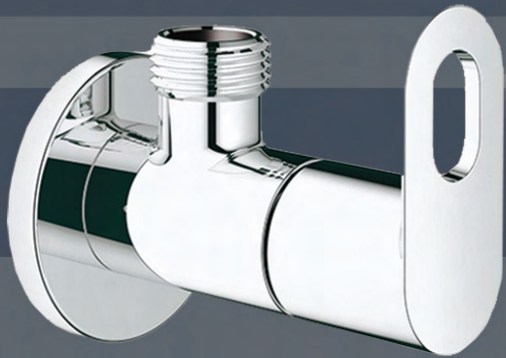

BAULOOP

ANGLE STOP COCK
22008000