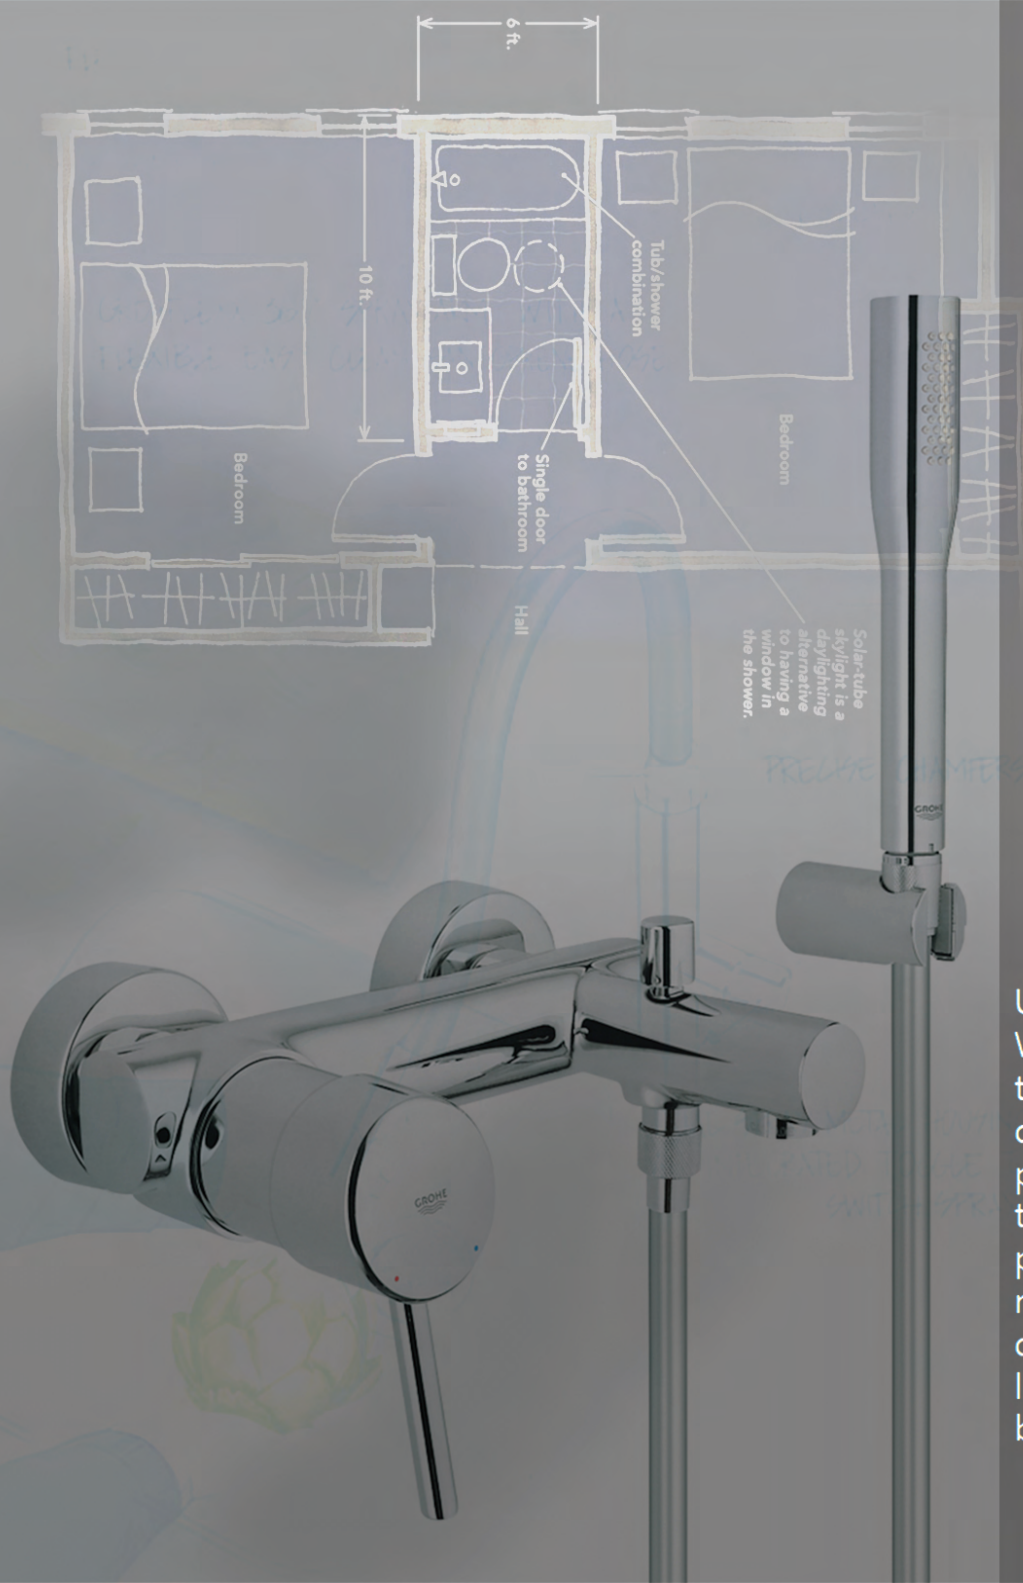

SHOWER MIXER WITH
DIVERTER WITH RAPIDO E
CONCEAL PART
19382000+35501000

SHOWER ARM
27559000

Concetto

Solar-tube skylight is a daylighting alternative to having a window in the shower.

UNCOMPROMISINGLY COSMOPOLITAN