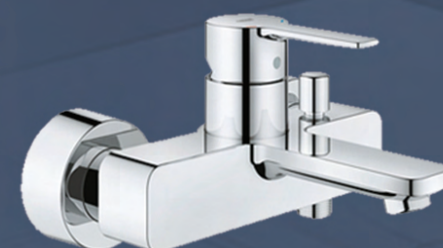

WATER.
INTELLIGENCE.
ENJOYMENT.

*Pure Freude
an Wasser*

BEST PERFORMANCE

GROHE scores in five tests

L
I
N
E
A
R
E

Z
E
W

The cosmopolitan aesthetic of Lineare is minimal yet highly inviting. In keeping with the concept of minimalism, Lineare has been reduced to only the necessary elements to achieve the thinnest possible appearance. The line is based on a composition of two simple geometric structures – cylindrical bodies and thin rectangular forms of the handle and spout create beautiful harmonious compositions.

Lineare

LINEARE NEW

BATH SPOUT
13261000

SHOWER ARM
27851000

HEAD SHOWER
28368000

SHOWER MIXER
WITH DIVERTER
WITH RAPIDO E
CONCEAL PART
19297001 +
35501000

SHOWER MIXER
WITHOUT DIVERTER
WITH RAPIDO E
CONCEAL PART
19296001 +
35501000

BASIN MIXER
SHORT
32114001

BATH MIXER WITH
HAND SHOWER
33850001

BASIN MIXER LONG
23405001

BATH MIXER
33849001

EUROPLUS

CONTEMPORARY AESTHETICS AND SUPERIOR ERGONOMICS

The timeless design of the new Europlus balances a contemporary aesthetic with superior ergonomics. A versatile and great value faucet, it brings comfort and clarity to the bathroom environment. Finished with a parabolic detail and set at an incline of seven degrees, the lever handle features Grohe SilkMove® technology for comfortable and precise water control. The enduring aesthetic appeal ensures that every detail has been carefully considered, from the coordinated lift-rod to the tapering spout, all accentuated by Grohe StarLight® technology – our pristine chrome finish or brushed nickel InfinityFinish™.