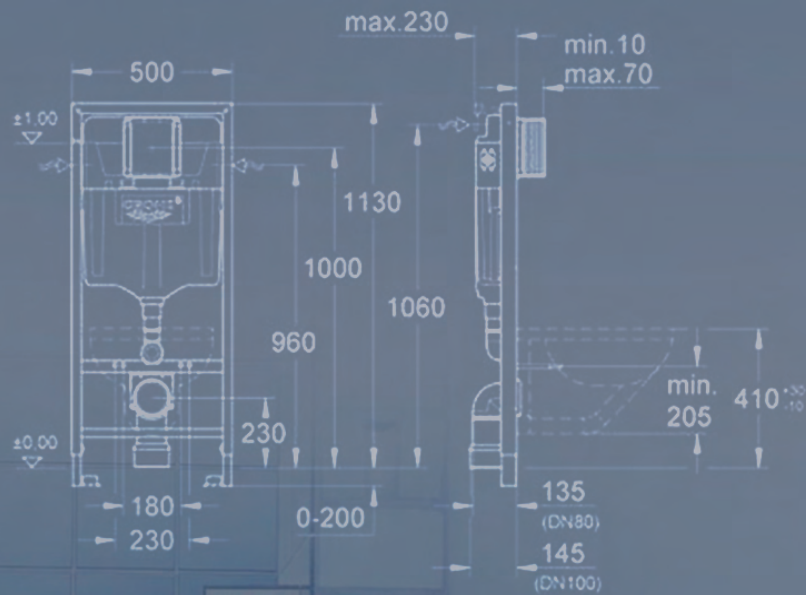

SELF CLOSING FAUCET
36266000

SELF CLOSING FAUCET
36265000

GROHE CISTERN

PUSH PLATE
38732000

PUSH PLATE
38844000

RAPID SL
38536001

RAPID SL
38729000

GROHE OTHERS