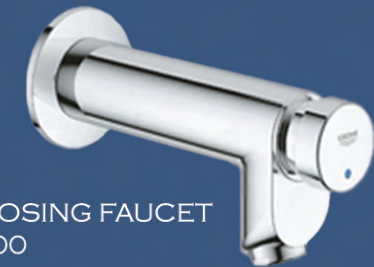

SELF CLOSING FAUCET
36266000