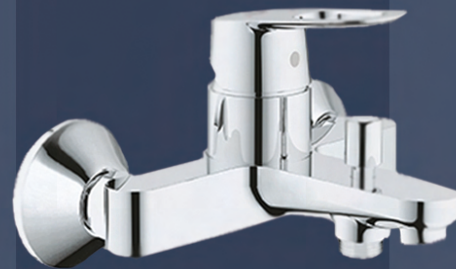

ENHANCED ERGONOMICS, DESIGNED FOR MODERN BATHROOMS
BAULOOP BRINGS LIGHTNESS TO ITS SURROUNDINGS THROUGH ITS STRIKING LOOP SHAPED SINGLE HANDLE AND CYLINDRICAL BODY. FEATURING THE SIGNATURE GROHE DESIGN ELEMENTS, THE BAULOOP COLLECTION CARRIES ITS MINIMALIST DESIGN ETHOS INTO THE BATHROOM - FROM BATHROOM FAUCETS TO SHOWER FAUCETS.

BAULOOP

ANGLE STOP COCK
22008000

SHOWER MIXER
WITH DIVERTER
29041000

SHOWER MIXER
WITHOUT
DIVERTER
29042000

SINK TAP WALL
MOUNTED
31227000

SINK TAP
DECK MOUNTAIN
31222000

SINK MIXER DECK
31232000

BAULOOP

BASIN MIXER
32814000

BIB TAP
20237000

PILLAR TAP
32857000

TWIN BIB TAP
20283000

BATH MIXER
32815000

BASIN MIXER
LONG
32856000

EUROECO COSMO T

- DISTINCTIVE KEYHOLE DESIGN, MINIMUM IR WINDOW
- EASY-TO-CLEAN BODY
- CAN BE USED ALMOST ANYWHERE (HOTELS AND RESTAURANTS, LEISURE AND SPORTS FACILITIES, HOSPITALS AND CLINICS, KINDERGARTENS ETC.)
- BATTERY SERVICE LIFE OF UP TO SEVEN YEARS (150 CYCLES/DAY)
- AUTOMATIC BATTERY/MAINS DETECTION