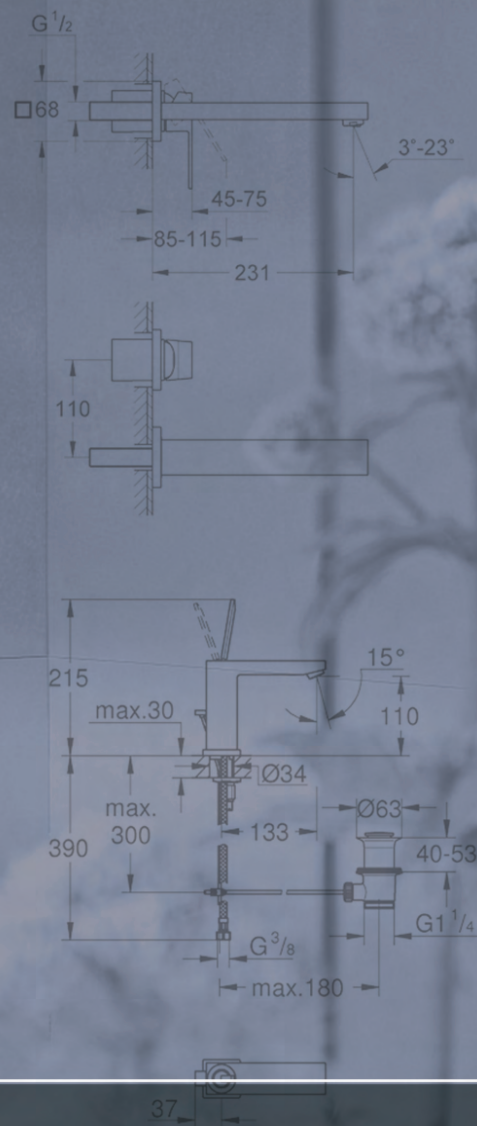

Eurocube

TRUE SQUARE DESIGN

For a sharp, tailored look in your bathroom, choose Eurocube®. Here is a design so cleverly engineered that we are able to offer an extensive choice of faucets featuring a perfectly square design for the lavatory, shower and bath. Across the range, cut-out detailing on the lever handles reduces the perceived volume of each piece while highlighting the minimalist appeal of the collection.