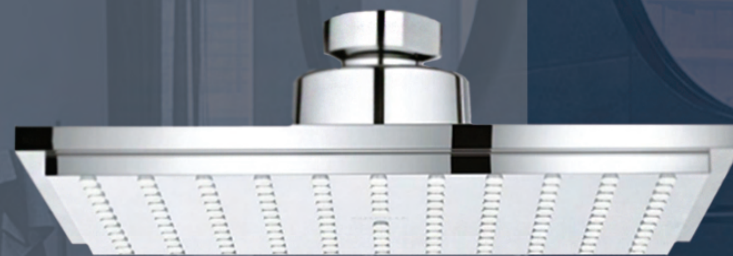

HEAD SHOWER
27705000