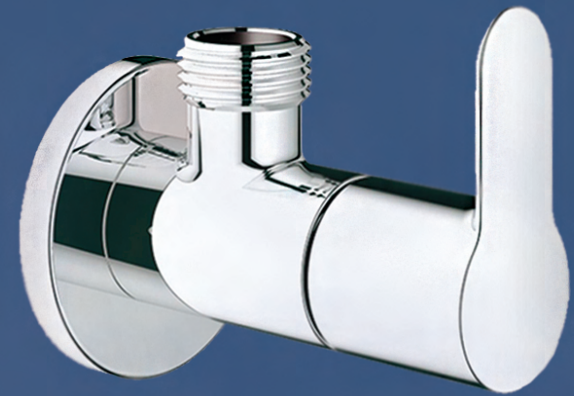

BATH SPOUT
13252000

BASIN MIXER
32805000

BIB TAP
20236000

TWIN BIB TAP
20281000

PILLAR TAP
32809000

BAUEGE

CONSISTENT USE OF LOZENGE SHAPES

LEND'S AN AIR OF BALANCE AND HARMONY. BAUEGE'S MODERN SILHOUETTE OF THE LEVER HANDLE IS PITCHED AT AN ANGLE OF SEVEN DEGREES FOR COMFORTABLE USE WITHOUT COMPROMISING THE CLARITY OF ITS FORM. A COMPREHENSIVE RANGE OF FAUCETS AND SHOWERS ENSURES THIS SOPHISTICATED DESIGN MEETS YOUR DESIGN REQUIREMENTS.

BAUEDGE

HEALTH FAUCET MIXER
32821000

ANGLE STOP COCK
22009000

SINK MIXER
31233000

SINK TAP WALL
31228000

SHOWER MIXER
WITH DIVERTER
29039000

SHOWER MIXER
WITHOUT DIVERTER
29040000

BASIN MIXER
LONG
32860000