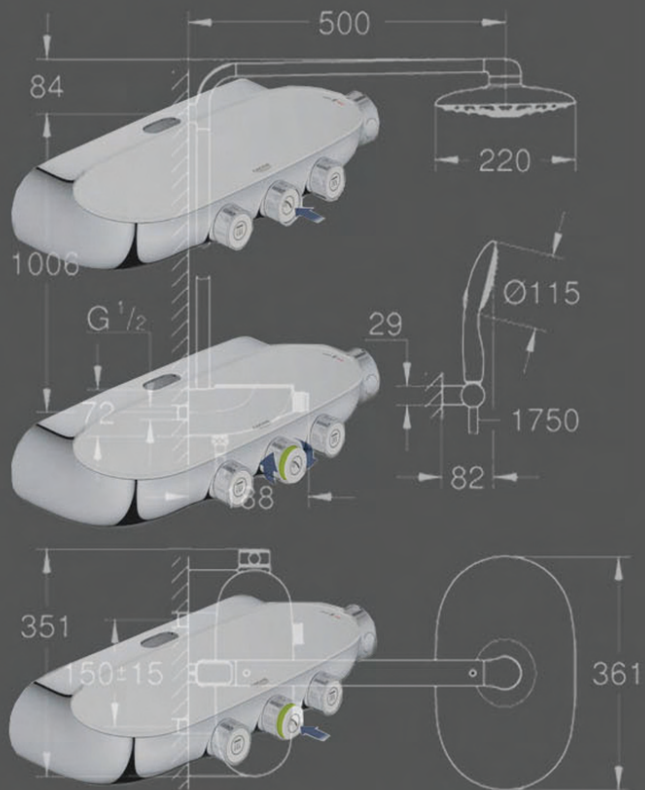

SMARTCONTROL CONCEALED

MADE IN
GERMANY

SMARTCONTROL CONCEALED

REDUCE TO THE MAX. GROHE SMARTCONTROL CONCEALED IS INSTALLED BEHIND THE WALL FOR A CLEAN, MINIMALISTIC LOOK AND MORE FREEDOM OF SPACE.

34706000

SMART CONTROL EXPOSED

MADE IN
GERMANY

SMARTCONTROL EXPOSED

GROHE SMARTCONTROL EXPOSED, COMBINED WITH THE STRIKING RAINSHOWER 360 HEAD SHOWER AND SHOWER ROD, CAN BE INSTALLED WITH MINIMUM FUSS FOR MAXIMUM EFFECT.