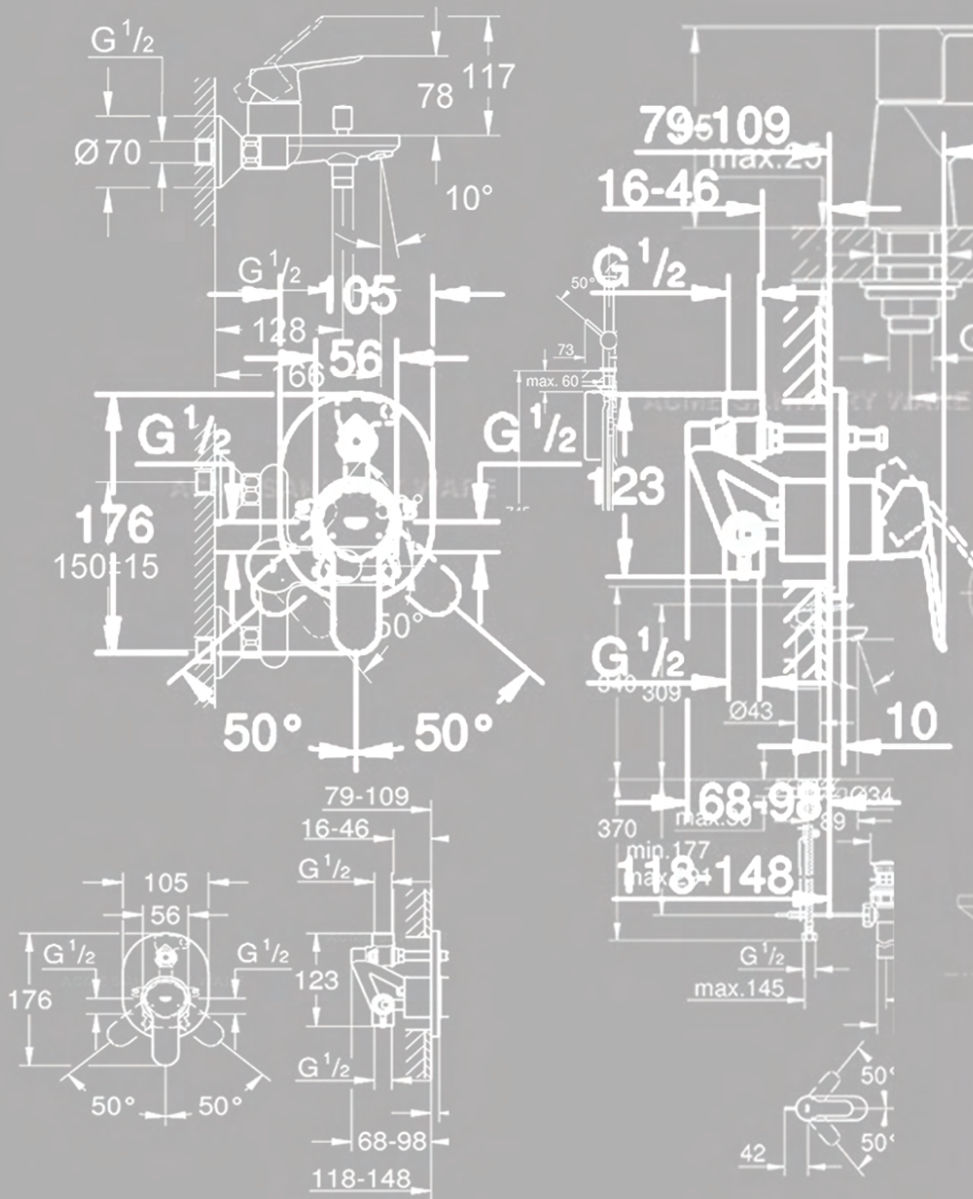

BATH SPOUT
13252000

BASIN MIXER
32805000

BIB TAP
20236000

TWIN BIB TAP
20281000

PILLAR TAP
32809000

BAUEGE

CONSISTENT USE OF LOZENGE SHAPES

LEND'S AN AIR OF BALANCE AND HARMONY. BAUEGE'S MODERN SILHOUETTE OF THE LEVER HANDLE IS PITCHED AT AN ANGLE OF SEVEN DEGREES FOR COMFORTABLE USE WITHOUT COMPROMISING THE CLARITY OF ITS FORM. A COMPREHENSIVE RANGE OF FAUCETS AND SHOWERS ENSURES THIS SOPHISTICATED DESIGN MEETS YOUR DESIGN REQUIREMENTS.