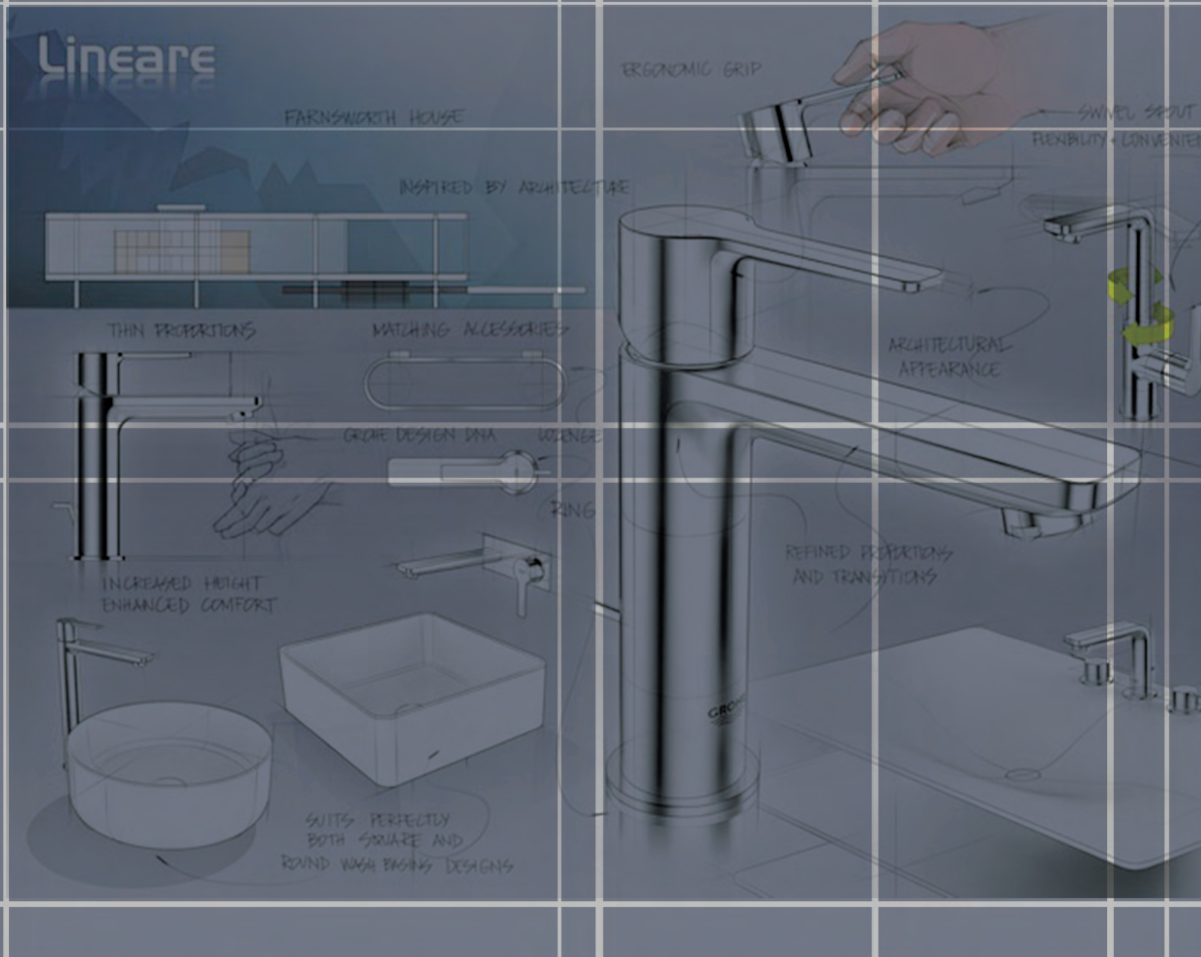

WATER.
INTELLIGENCE.
ENJOYMENT.

*Pure Freude
an Wasser*

BEST PERFORMANCE

GROHE scores in five tests

L
I
N
E
A
R
E

Z
E
W

The cosmopolitan aesthetic of Lineare is minimal yet highly inviting. In keeping with the concept of minimalism, Lineare has been reduced to only the necessary elements to achieve the thinnest possible appearance. The line is based on a composition of two simple geometric structures – cylindrical bodies and thin rectangular forms of the handle and spout create beautiful harmonious compositions.

BASIN MIXER
SHORT
32114001

BATH MIXER WITH
HAND SHOWER
33850001

BASIN MIXER LONG
23405001

BATH MIXER
33849001

EUROPLUS

CONTEMPORARY AESTHETICS AND SUPERIOR ERGONOMICS

The timeless design of the new Europlus balances a contemporary aesthetic with superior ergonomics. A versatile and great value faucet, it brings comfort and clarity to the bathroom environment. Finished with a parabolic detail and set at an incline of seven degrees, the lever handle features Grohe SilkMove® technology for comfortable and precise water control. The enduring aesthetic appeal ensures that every detail has been carefully considered, from the coordinated lift-rod to the tapering spout, all accentuated by Grohe StarLight® technology – our pristine chrome finish or brushed nickel InfinityFinish™.