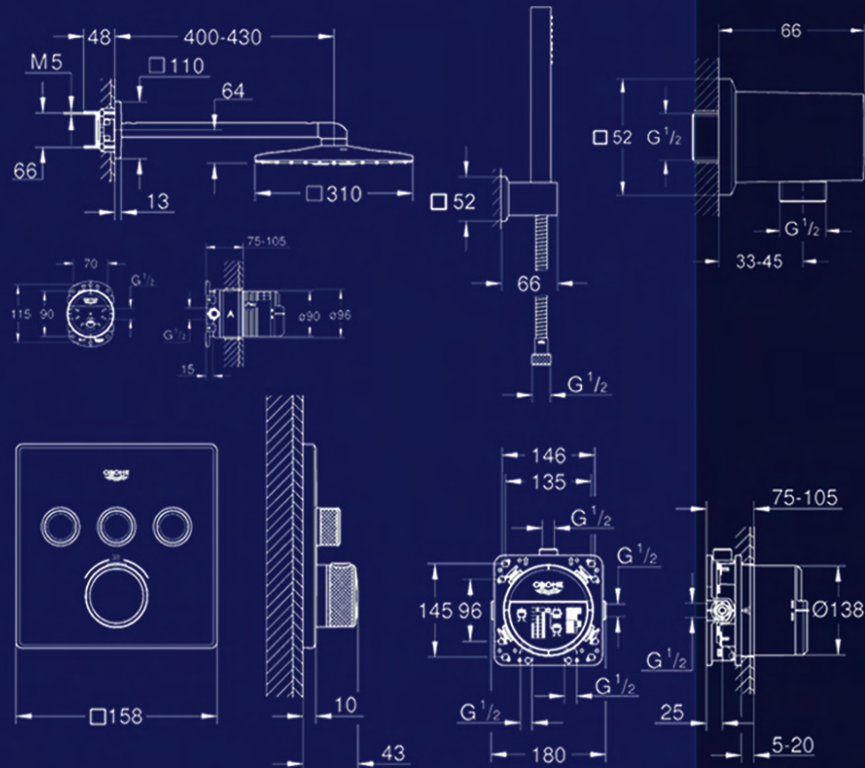

SMARTCONTROL CONCEALED

MADE IN
GERMANY

SMARTCONTROL CONCEALED

REDUCE TO THE MAX. GROHE SMARTCONTROL CONCEALED IS INSTALLED BEHIND THE WALL FOR A CLEAN, MINIMALISTIC LOOK AND MORE FREEDOM OF SPACE.