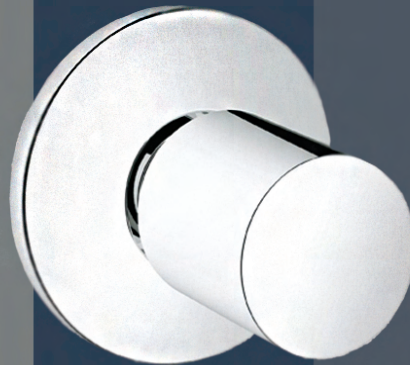

HEAD SHOWER
27491000

GROHE COSTA L

SINK MIXER WALL MOUNTED
31191001

CONCEAL VALVE
19808001

CONCEAL VALVE
19917000

BIB TAP
30098001

BIB TAP LONG
30064001

CONCEAL BODY
29802000

CONCEAL BODY
29800000

GROHE ACCESSORIES

TOWEL RING
40365001

TOWEL RAIL
40366001

SOAP CASE
40368001

SOAP HOLDER
40369001

PAPER HOLDER
40367001

ROBE HOOK
40364001