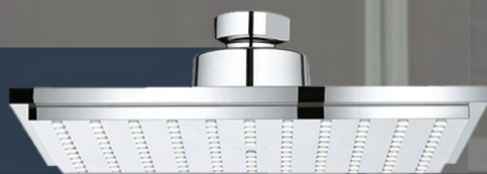

HEAD SHOWER
27705000