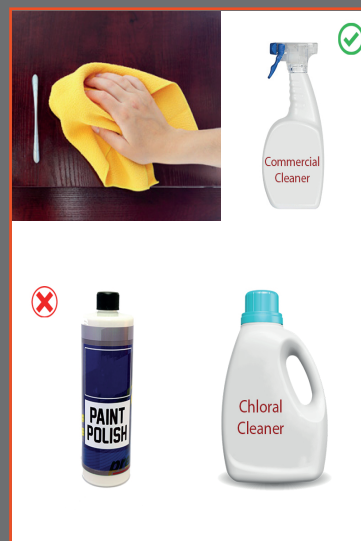

AXON Ever Evolving Quality HARDWARE AND KITCHEN ACCESSORIES

Instructions:

- Protect from dust and moisture before and during installation.
- Use only commercial cleaners in spray form for Stainless Steel/Steel.
- Rub with a soft, damp cloth.
- Dry cloth should be used for wet surfaces.
- Wipe small contaminations with solvent soap mixed with water.
- Mop away the small water drops with a dry cloth.

Warnings:

- Do not polish/paint over the products.
- Do not use harsh abrasive cleaners or sharp metal scrapers.